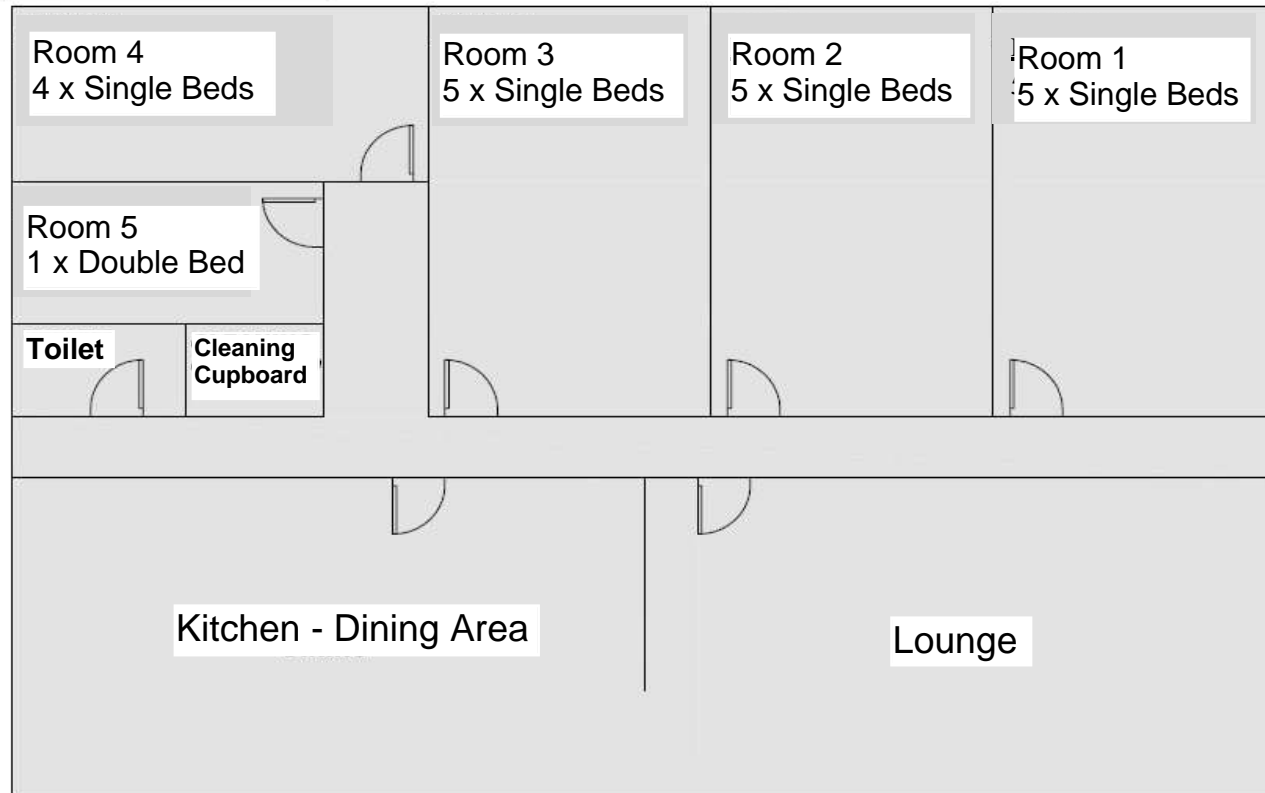

HILLSIDE OCEAN-VIEW ANNEX

MAIN BUILDING LEVEL 1

Please Note:
Rooms 11 and 16
are normally reserved
for Club Members only

Additional toilets and showers are located at ground level in the Main Building

For collection of Lodge keys on arrival, please see Lyn or Paul Meikle at Reception, Anchor Inn Motel, 208 The Esplanade, Kaikoura 7300